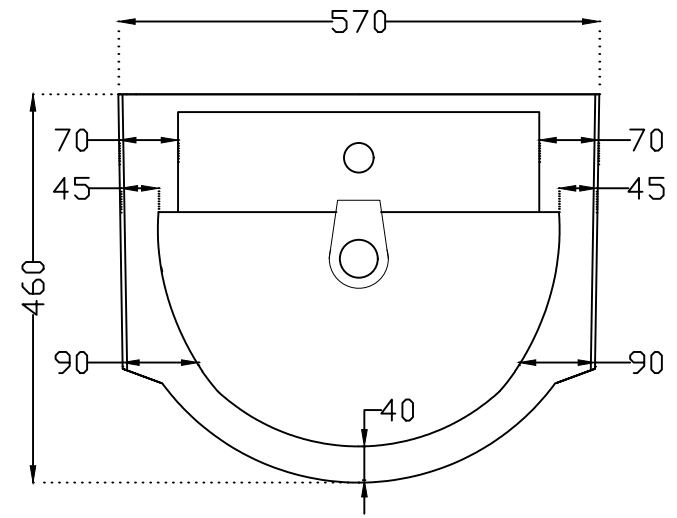

TOP VIEW

BOTTOM VIEW

SIDE VIEW

BACK VIEW

	Jaquar Group Global Headquarters Plot No. 3, Sector- M-11, IMT Manesar Gurgaon, NCR – 122050, India E-mail : Sales: support@jaquar.com Customer Service : service@jaquar.com		ITEM CODE	ECS-WHT-501
	ITEM TYPE	SEMI RECESSED BASIN		
	ITEM SIZE	570x460x200 mm		
	ALL DIMENSIONS ARE IN MM. (TOLERANCE ± 5 MM)			