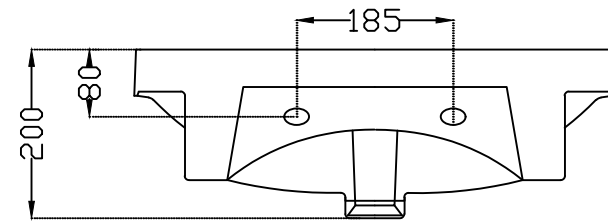

TOP VIEW

BOTTOM VIEW

SIDE VIEW

BACK VIEW

	Jaquar Group Global Headquarters Plot No. 3, Sector- M-11, IMT Manesar Gurgaon, NCR – 122050, India E-mail : Sales: support@jaquar.com Customer Service : service@jaquar.com		ITEM CODE	ECS-WHT-501
	ITEM TYPE	SEMI RECESSED BASIN		
	ITEM SIZE	570x460x200 mm		
	ALL DIMENSIONS ARE IN MM. (TOLERANCE ± 5 MM)			