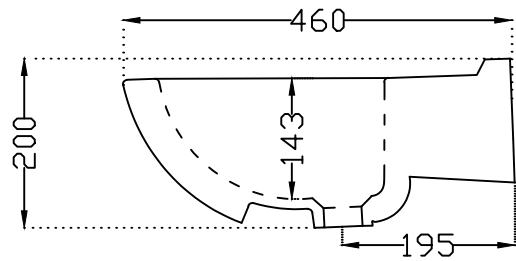

TOP VIEW

BOTTOM VIEW

SIDE VIEW

BACK VIEW

	Jaquar Group Global Headquarters Plot No. 3, Sector- M-11, IMT Manesar Gurgaon, NCR – 122050, India E-mail : Sales: support@jaquar.com Customer Service : service@jaquar.com		ITEM CODE	ECS-WHT-501
	ITEM TYPE	SEMI RECESSED BASIN		
	ITEM SIZE	570x460x200 mm		
	ALL DIMENSIONS ARE IN MM. (TOLERANCE ± 5 MM)			